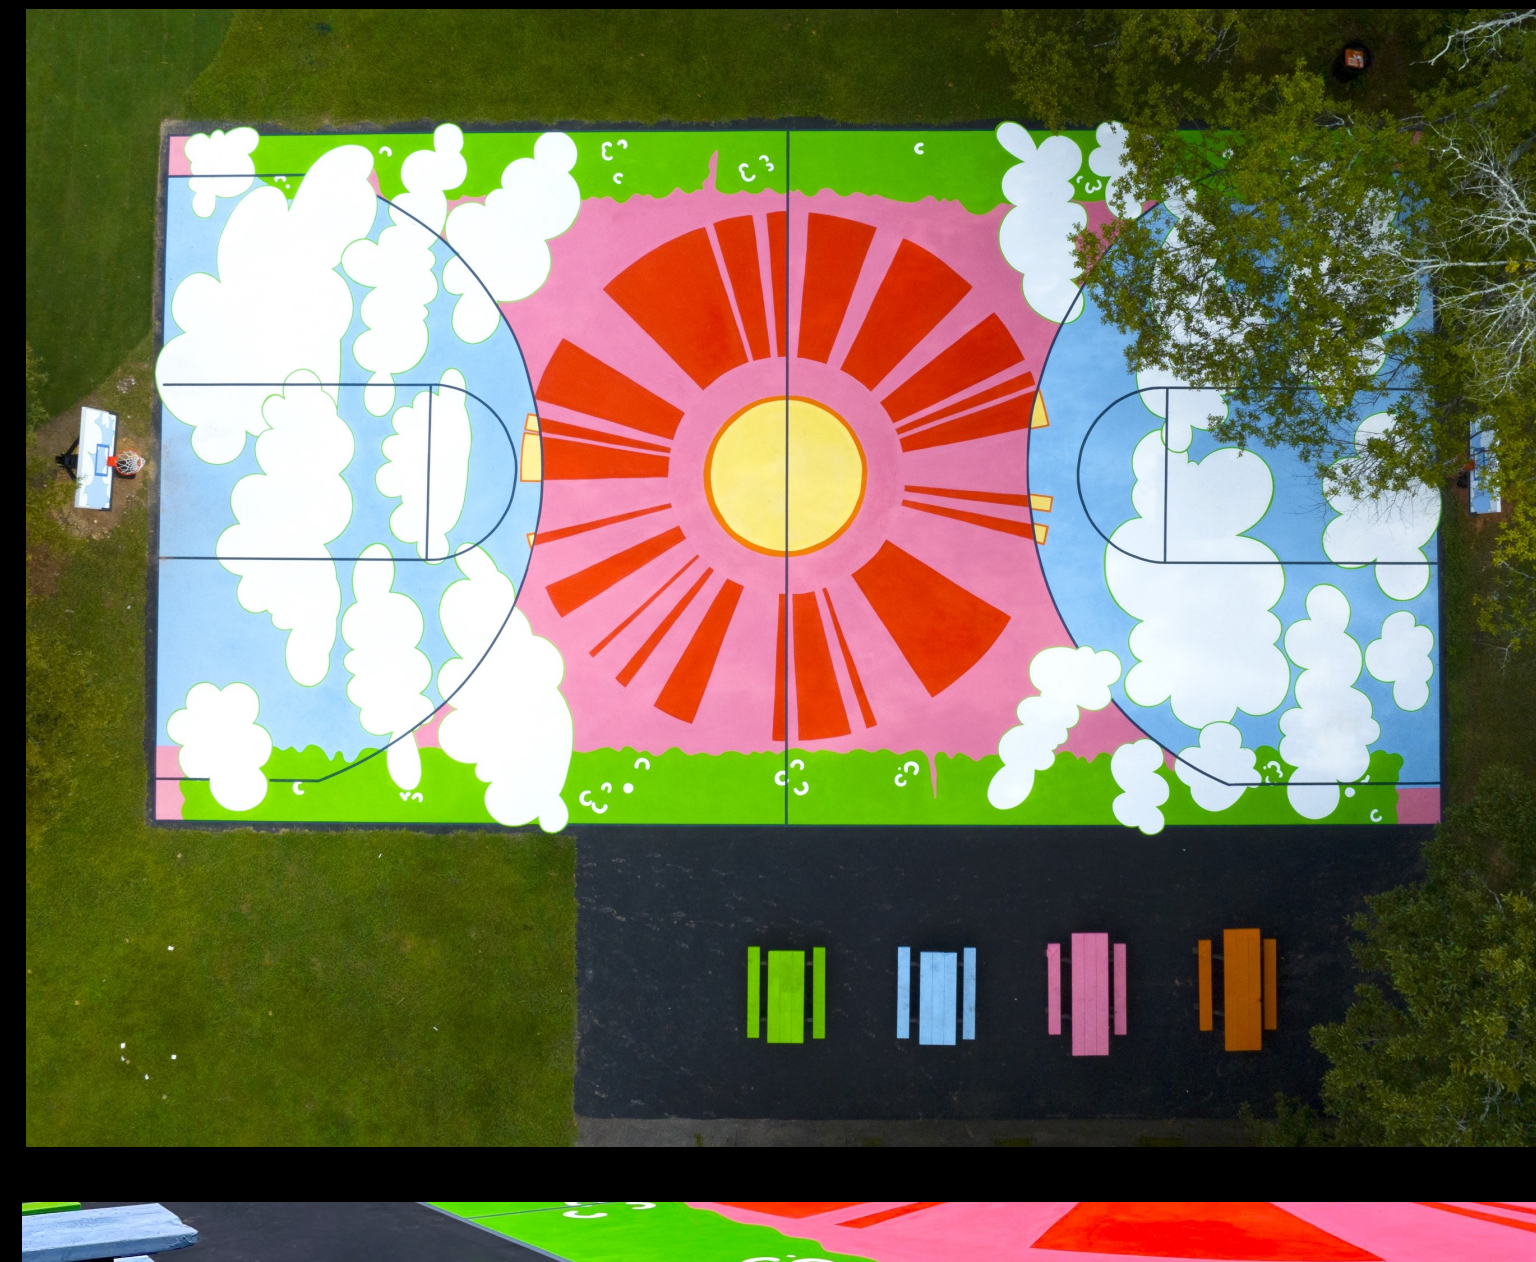

SCAD POP—PAINT OUR PARKS